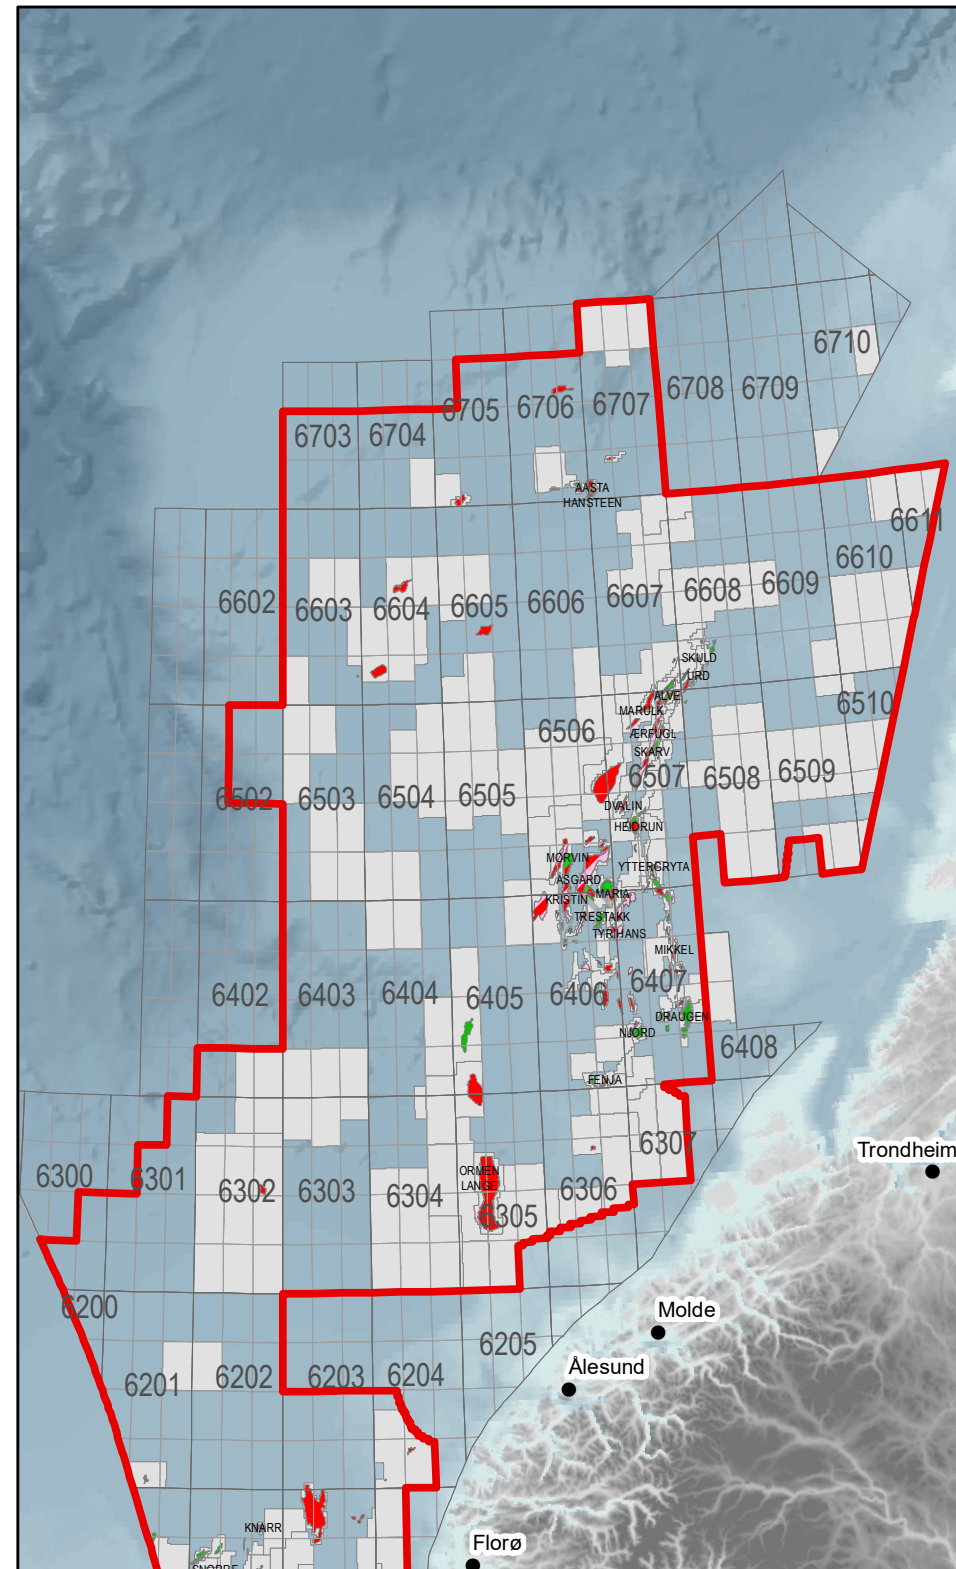

## North Sea

## Norwegian Sea

## Barents Sea

- APA2020
- Stratigraphic licenced acreage
- Licenced acreage (EL)
- Licenced acreage (PL)
- Oil
- Gas
- Oil w/Gas
- Gas/Condensate

The maps show licenced acreage within the APA boundaries as of June 19th, 2020. These areas can change during the application period.

The NPD's interactive Factmaps (NPD homepage) contain daily updated information showing the current area available for application.