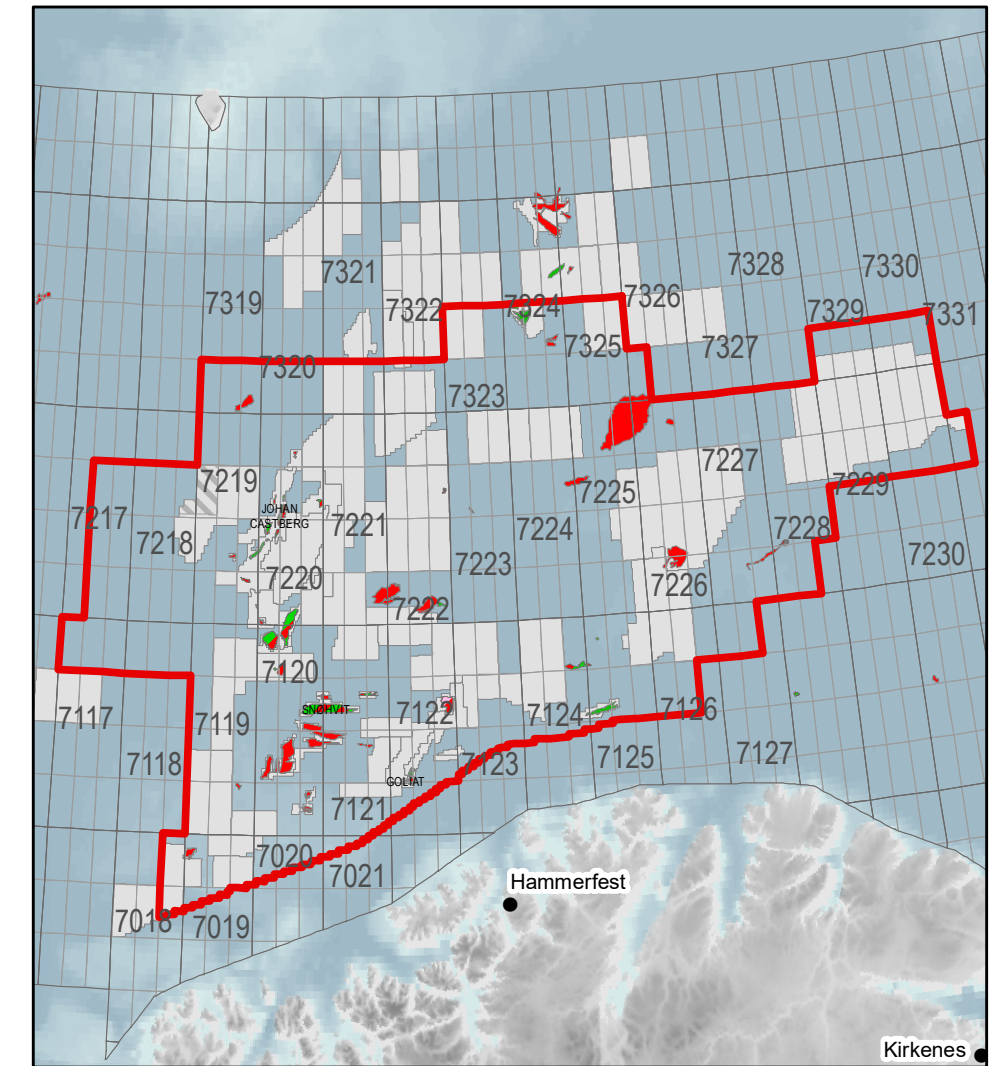

## North Sea

## Norwegian Sea

## Barents Sea

- APA2020
- Stratigraphic licenced acreage
- Licenced acreage (EL)
- Licenced acreage (PL)
- Oil
- Gas
- Oil w/Gas
- Gas/Condensate

The maps show licenced acreage within the APA boundaries as of June 19th, 2020. These areas can change during the application period.

The NPD's interactive Factmaps (NPD homepage) contain daily updated information showing the current area available for application.