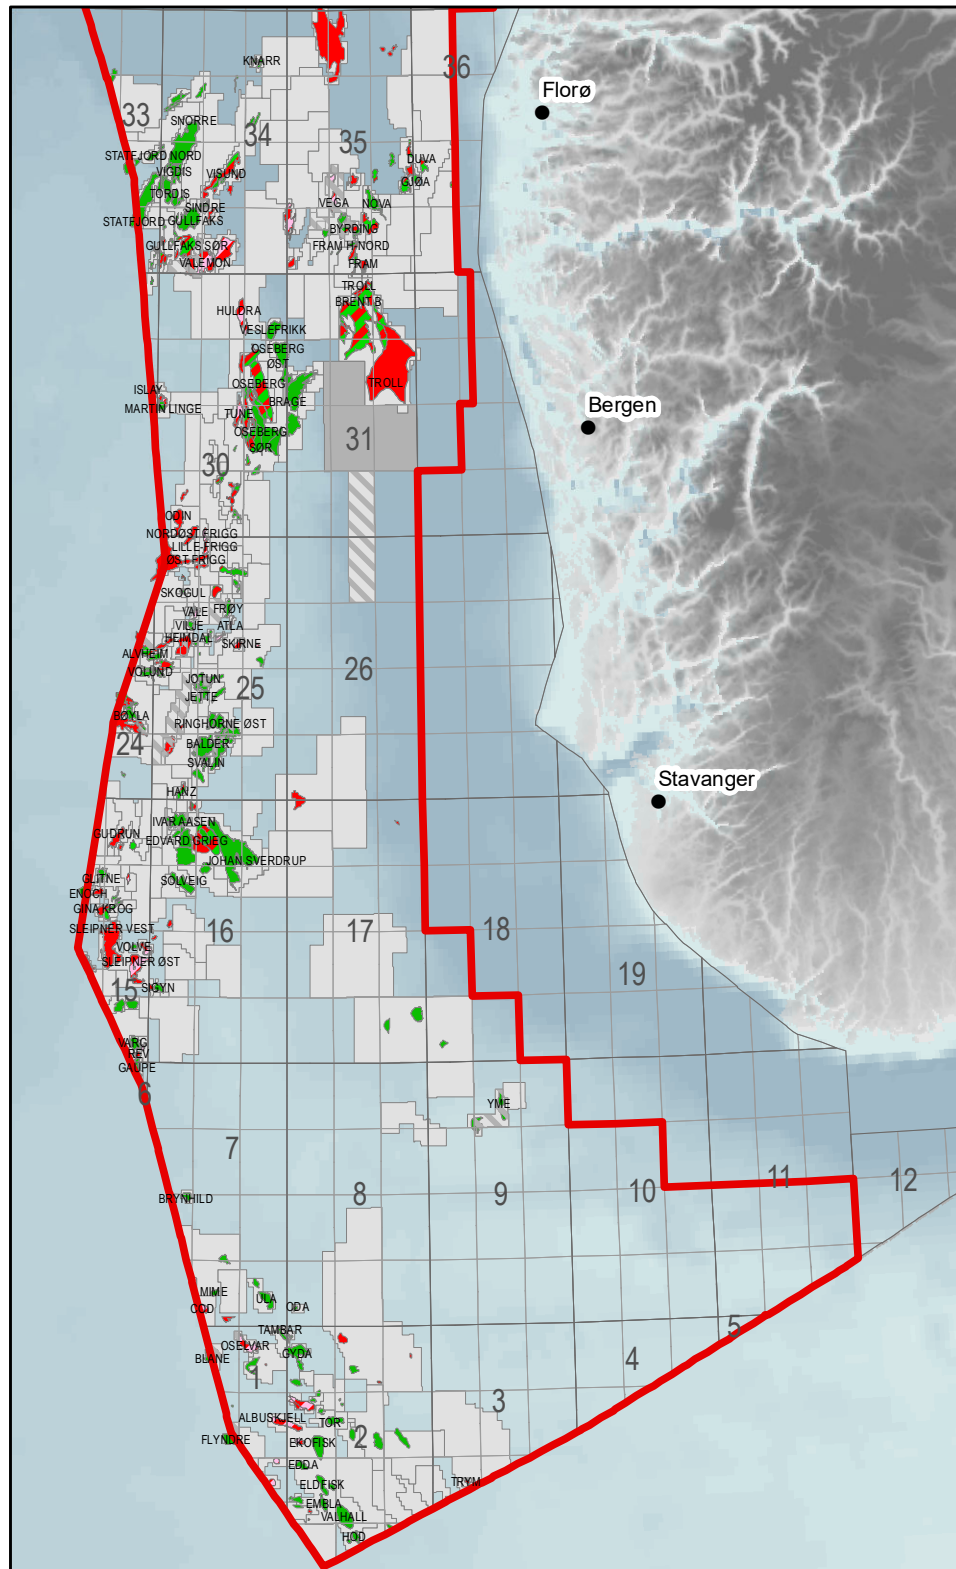

## North Sea

## Norwegian Sea

## Barents Sea

- APA2020
- Stratigraphic licenced acreage
- Licenced acreage (EL)
- Licenced acreage (PL)
- Oil
- Gas
- Oil w/Gas
- Gas/Condensate

The maps show licenced acreage within the APA boundaries as of June 19th, 2020. These areas can change during the application period.

The NPD's interactive Factmaps (NPD homepage) contain daily updated information showing the current area available for application.