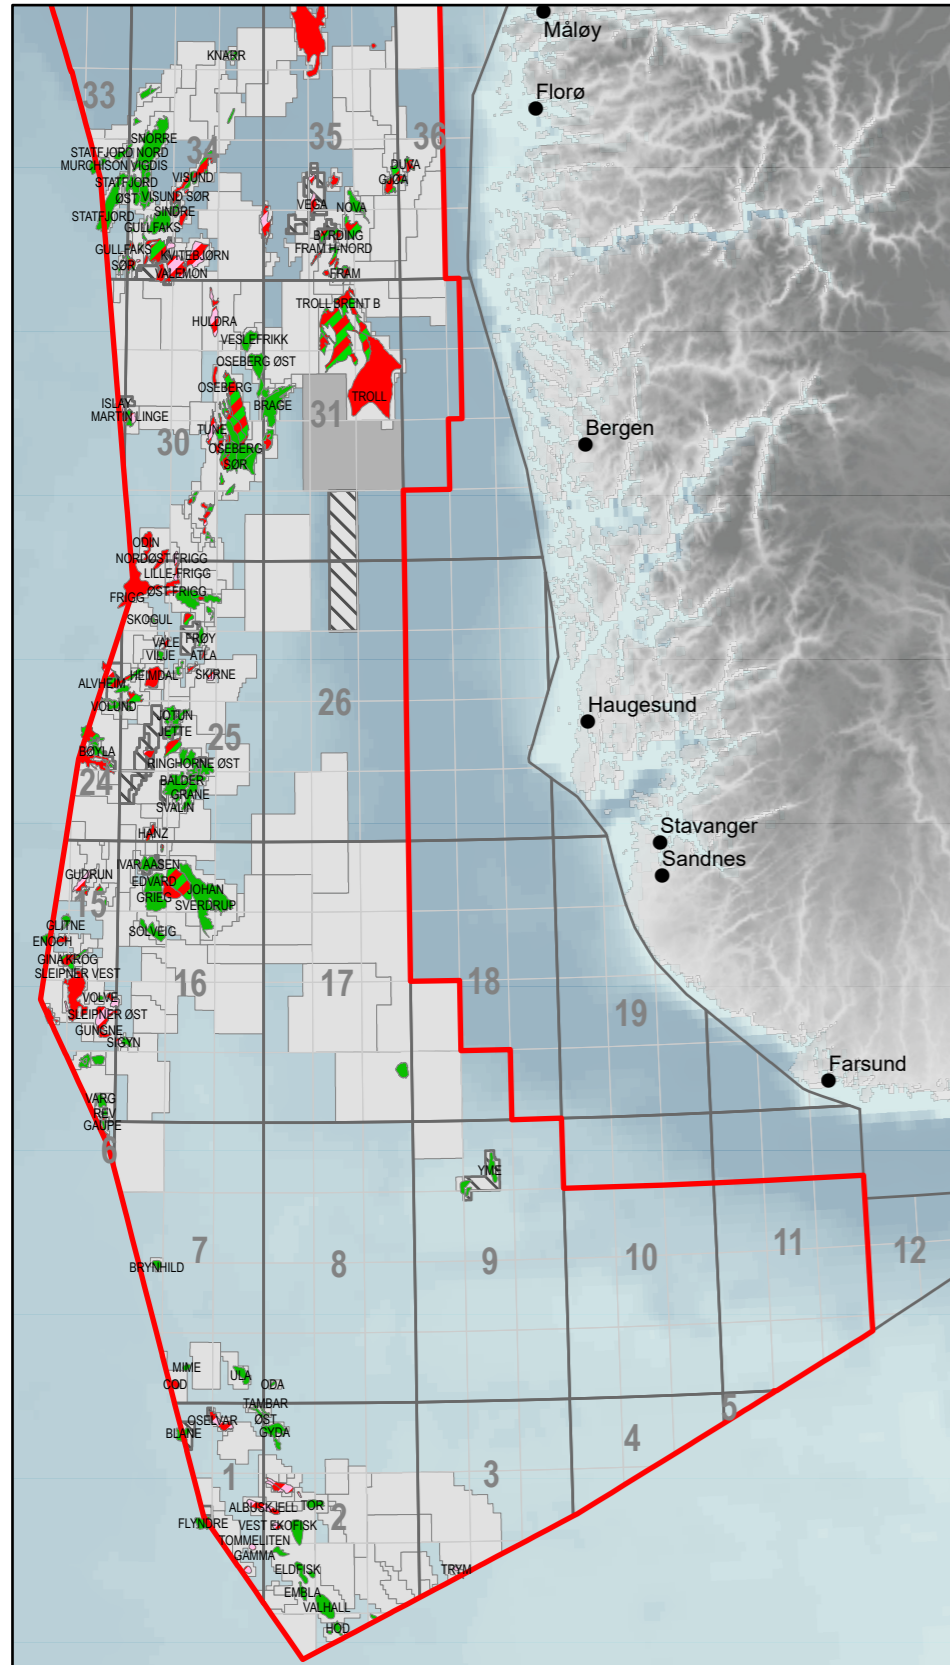

Awards in Predefined Areas

2021 - announcement

The North Sea

The Norwegian Sea

The Barents Sea

- APA area
- Stratigraphic licenced acreage
- Licenced acreage (PL)
- Licenced acreage (EL)
- Oil
- Gas
- Oil w/gas
- Gas/condensate

The maps show licenced acreage within the APA boundaries as of June 9th, 2021. These areas can change during the application period. The NPD's interactive Factmaps (NPD homepage) contain daily updated information showing the current area available for application.