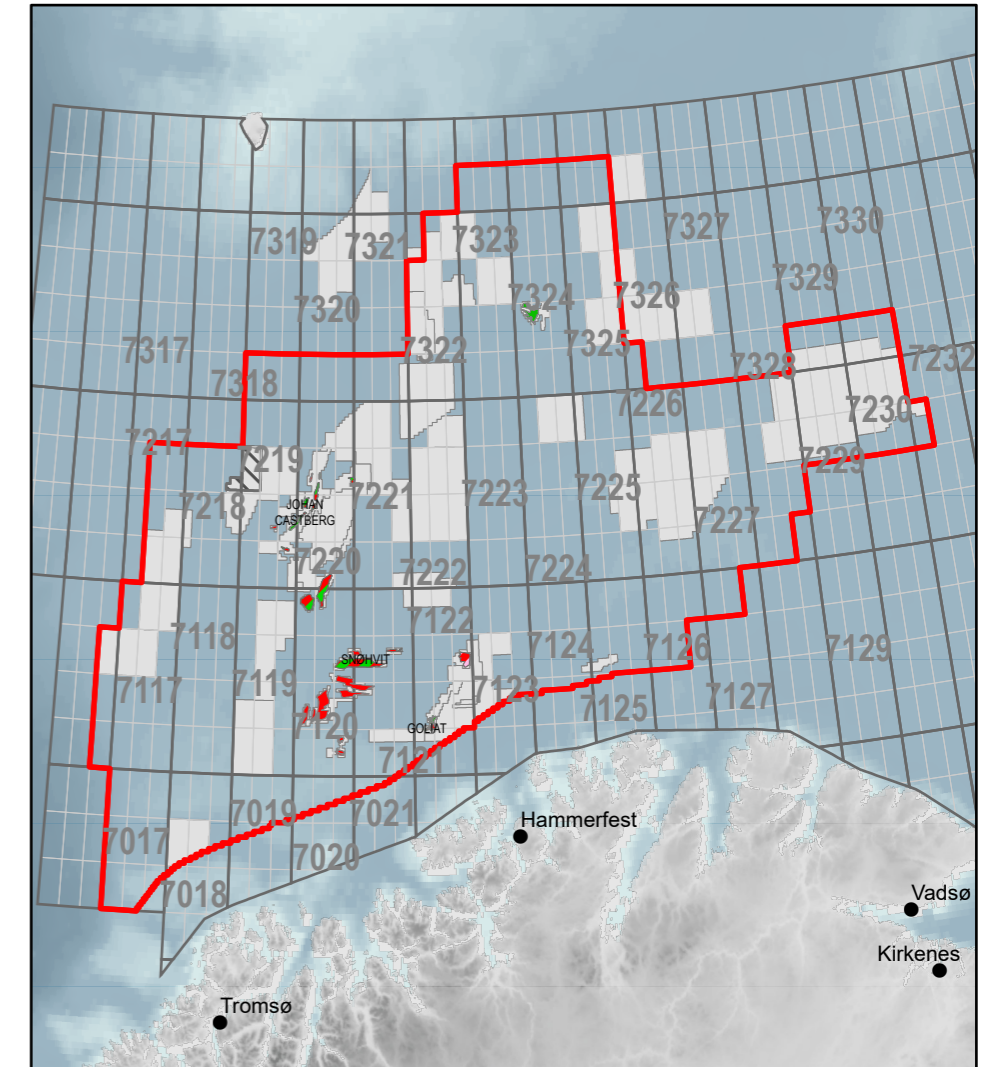

Awards in Predefined Areas

2021 - announcement

The North Sea

The Norwegian Sea

The Barents Sea

- APA area
- Stratigraphic licenced acreage
- Licenced acreage (PL)
- Licenced acreage (EL)
- Oil
- Gas
- Oil w/gas
- Gas/condensate

The maps show licenced acreage within the APA boundaries as of June 9th, 2021. These areas can change during the application period. The NPD's interactive Factmaps (NPD homepage) contain daily updated information showing the current area available for application.