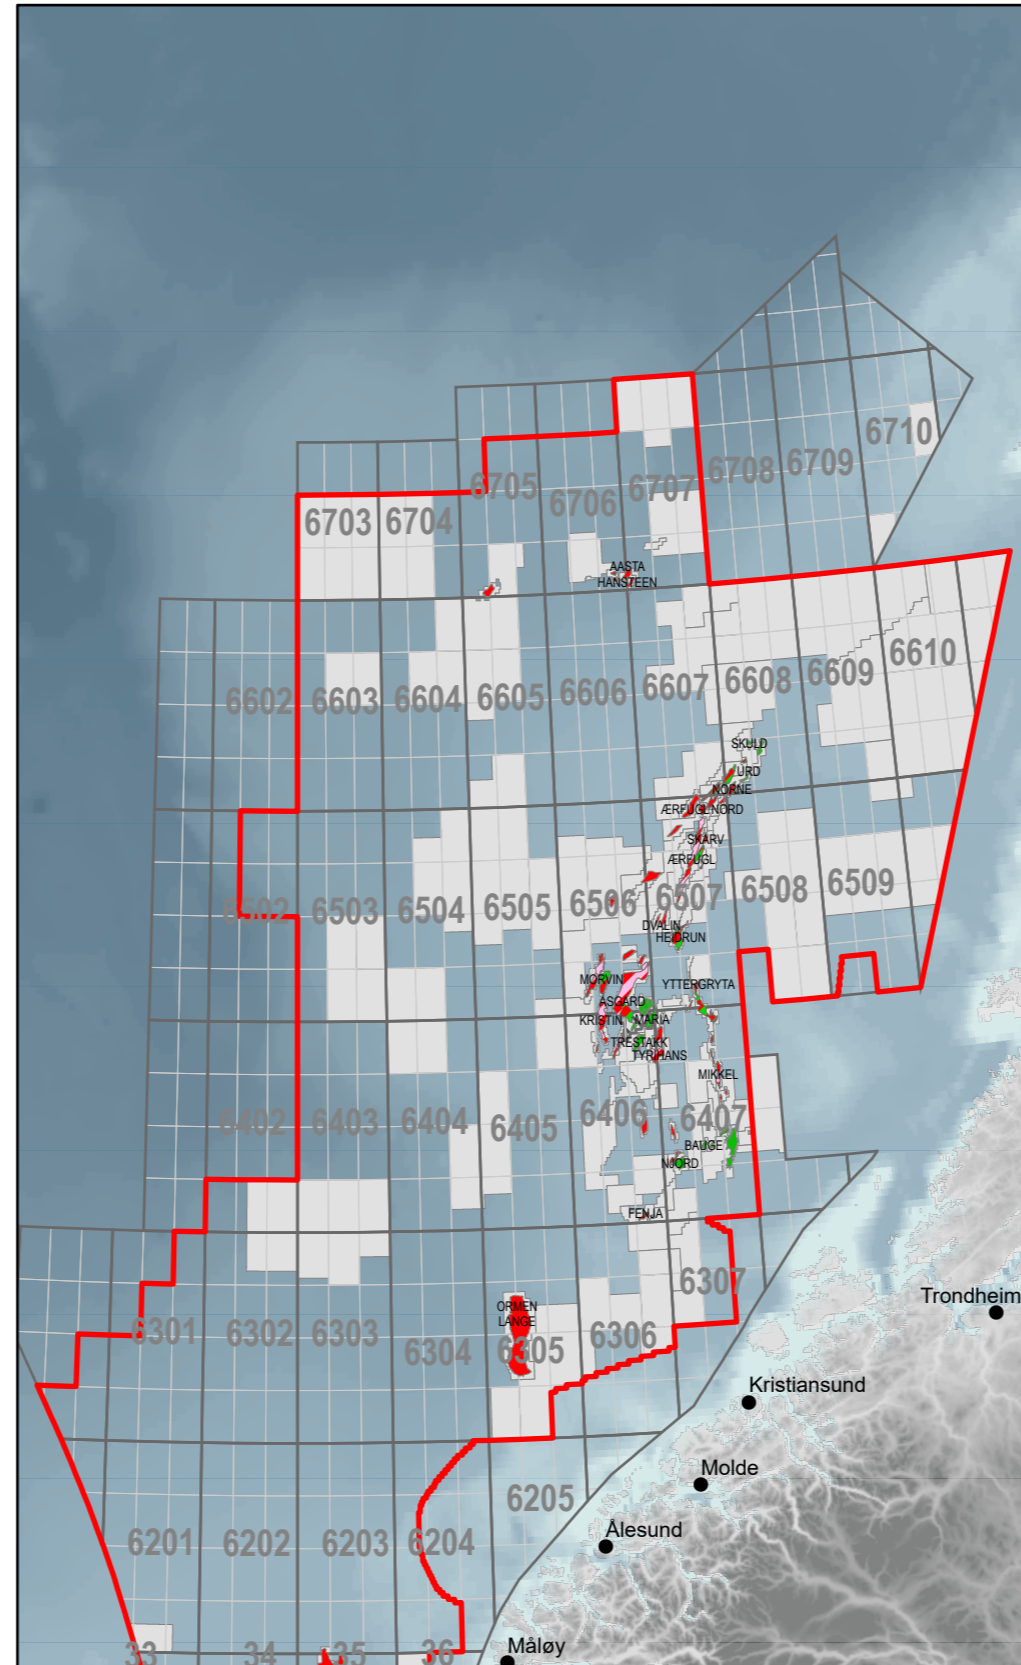

Awards in Predefined Areas

2021 - announcement

The North Sea

The Norwegian Sea

The Barents Sea

- APA area
- Stratigraphic licenced acreage
- Licenced acreage (PL)
- Licenced acreage (EL)
- Oil
- Gas
- Oil w/gas
- Gas/condensate

The maps show licenced acreage within the APA boundaries as of June 9th, 2021. These areas can change during the application period. The NPD's interactive Factmaps (NPD homepage) contain daily updated information showing the current area available for application.