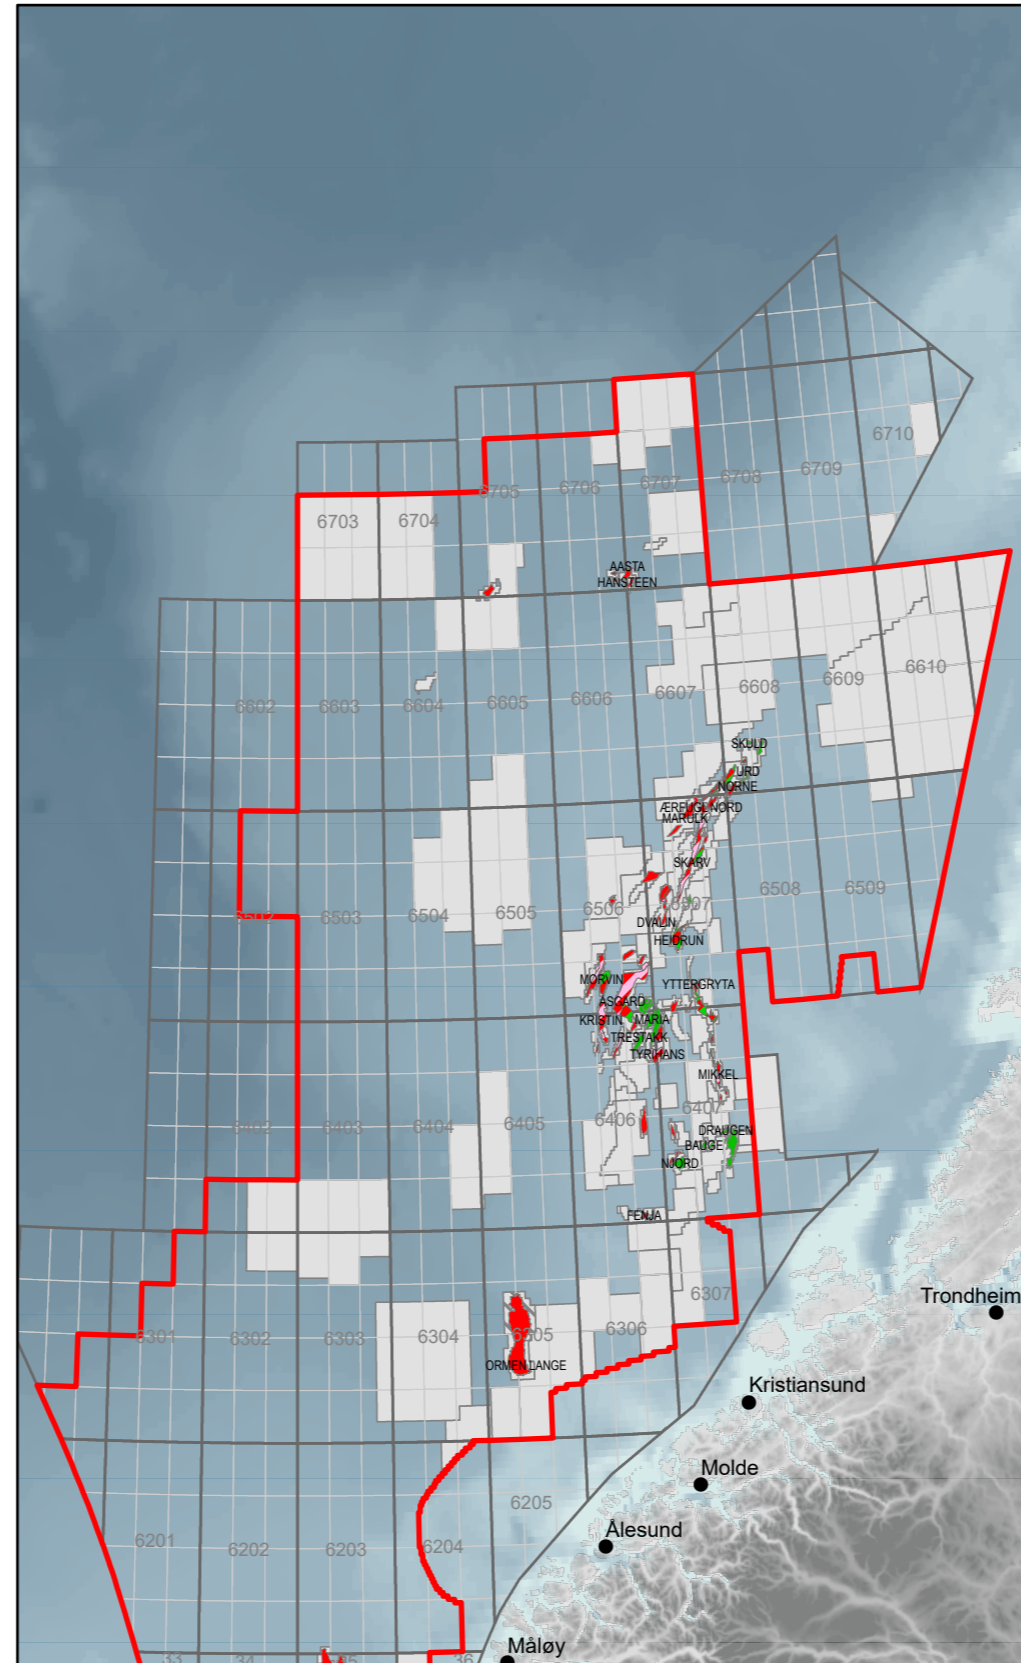

Awards in Predefined Areas

2022 - announcement

NORWEGIAN PETROLEUM
DIRECTORATE
50 years

The North Sea

The Norwegian Sea

The Barents Sea

- APA area
- Licenced acreage (PL)
- Stratigraphic licenced acreage (PL)
- Licenced acreage (EL)
- Oil
- Gas
- Oil/gas
- Gas/condensate

The maps show licenced acreage within the APA boundaries as of June 14th, 2022. These areas can change during the application period. The NPD's interactive Factmaps (NPD homepage) contain daily updated information showing the current area available for application.