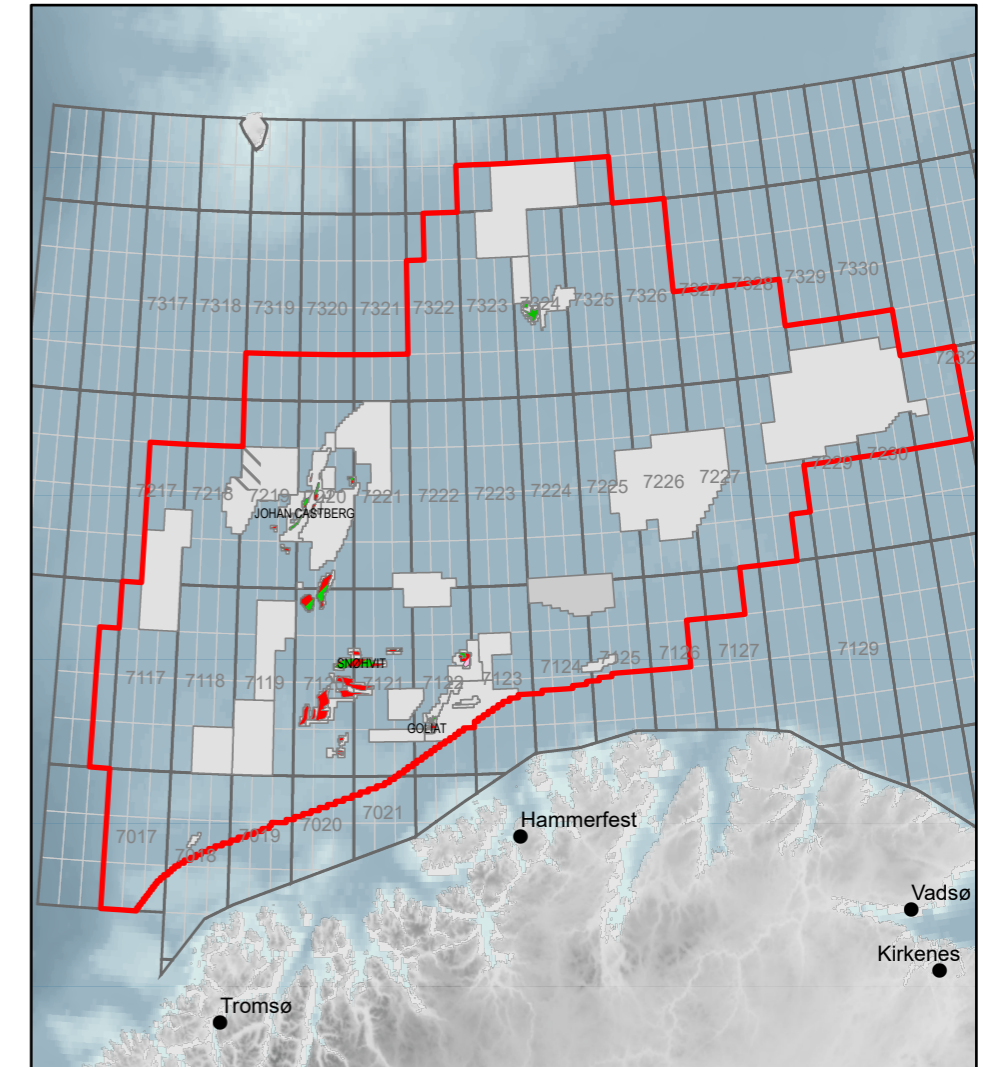

Awards in Predefined Areas

2022 - announcement

NORWEGIAN PETROLEUM
DIRECTORATE
50 years

The North Sea

The Norwegian Sea

The Barents Sea

- APA area
- Licenced acreage (PL)
- Stratigraphic licenced acreage (PL)
- Licenced acreage (EL)
- Oil
- Gas
- Oil/gas
- Gas/condensate

The maps show licenced acreage within the APA boundaries as of June 14th, 2022. These areas can change during the application period. The NPD's interactive Factmaps (NPD homepage) contain daily updated information showing the current area available for application.