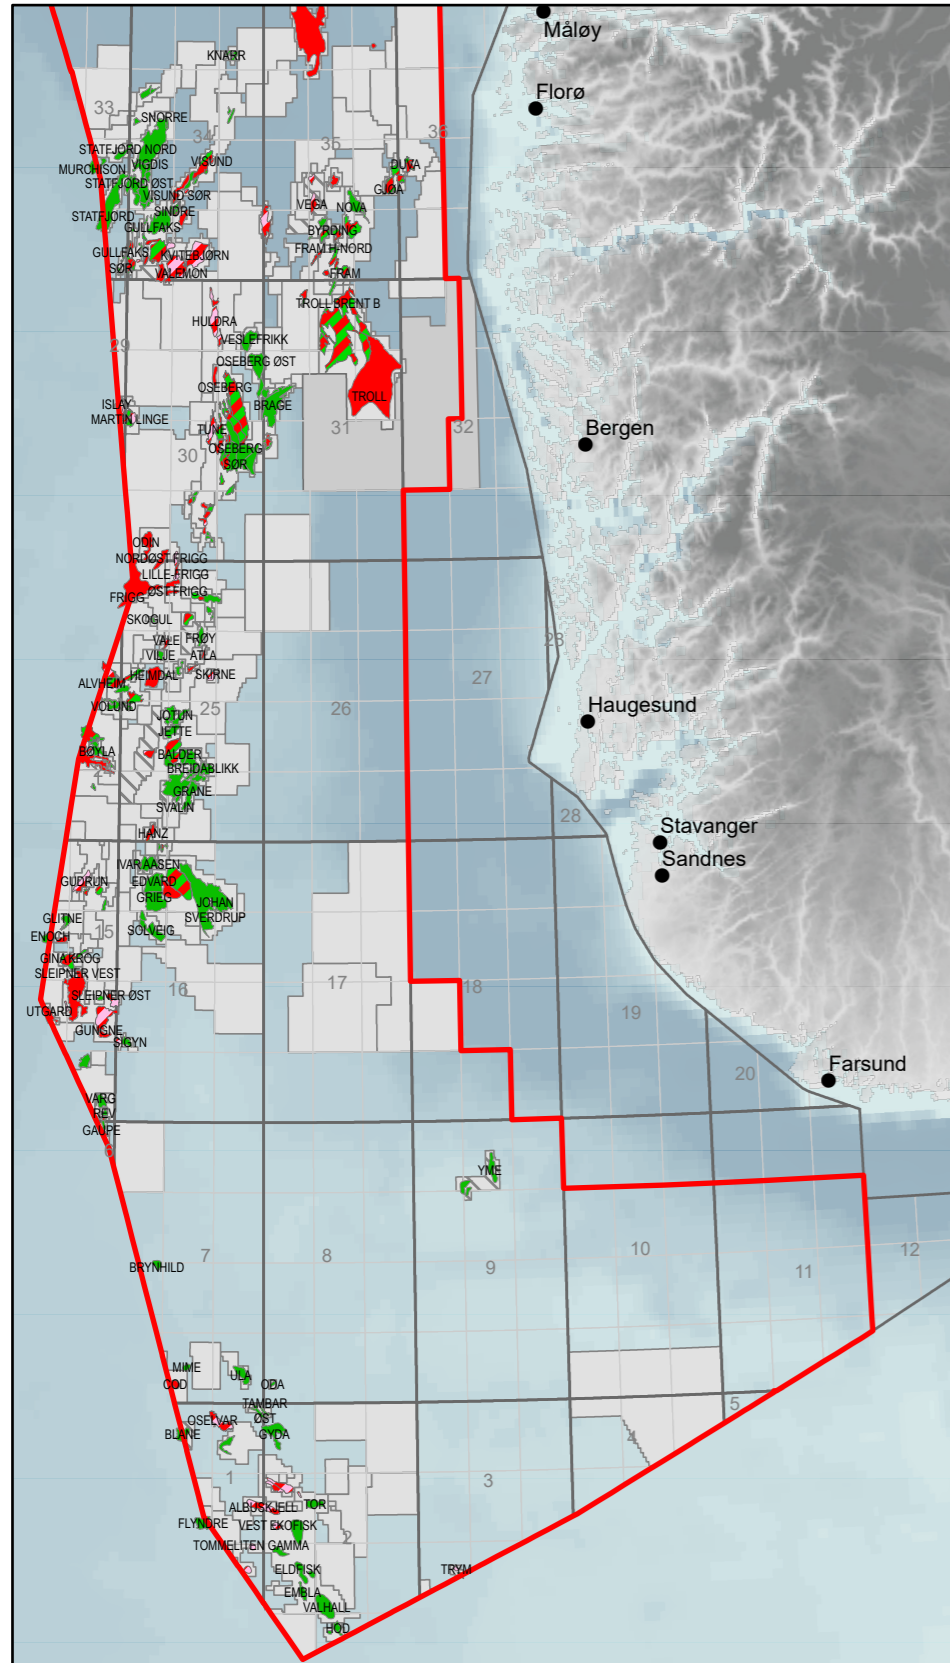

Awards in Predefined Areas

2022 - announcement

NORWEGIAN PETROLEUM
DIRECTORATE
50 years

The North Sea

The Norwegian Sea

The Barents Sea

- APA area
- Licenced acreage (PL)
- Stratigraphic licenced acreage (PL)
- Licenced acreage (EL)
- Oil
- Gas
- Oil/gas
- Gas/condensate

The maps show licenced acreage within the APA boundaries as of June 14th, 2022. These areas can change during the application period. The NPD's interactive Factmaps (NPD homepage) contain daily updated information showing the current area available for application.