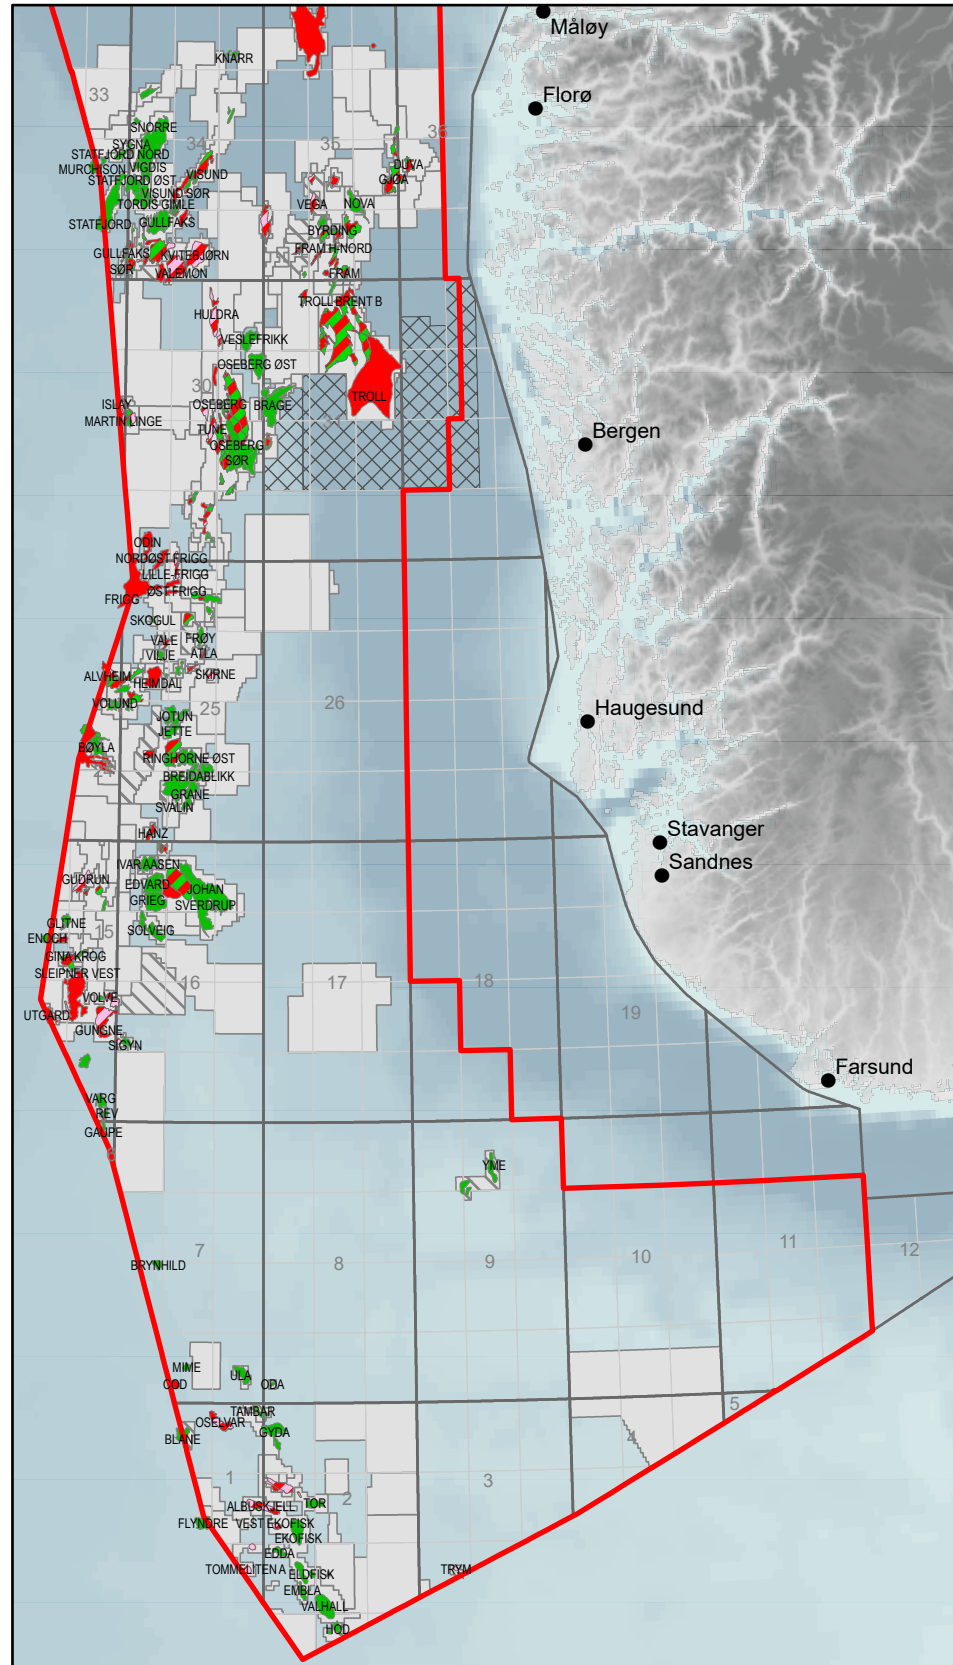

Awards in Predefined Areas

2023 - announcement

The North Sea

The Norwegian Sea

The Barents Sea

- APA area
- Licenced acreage (PL)
- Stratigraphic licenced acreage (PL)
- Licences for carbon storage (EL/EXL)
- Oil
- Gas
- Oil/gas
- Gas/condensate

The maps show licenced acreage within the APA boundaries as of May 10th, 2023. These areas can change during the application period. The NPD's interactive Factmaps (NPD homepage) contain daily updated information showing the current area available for application.