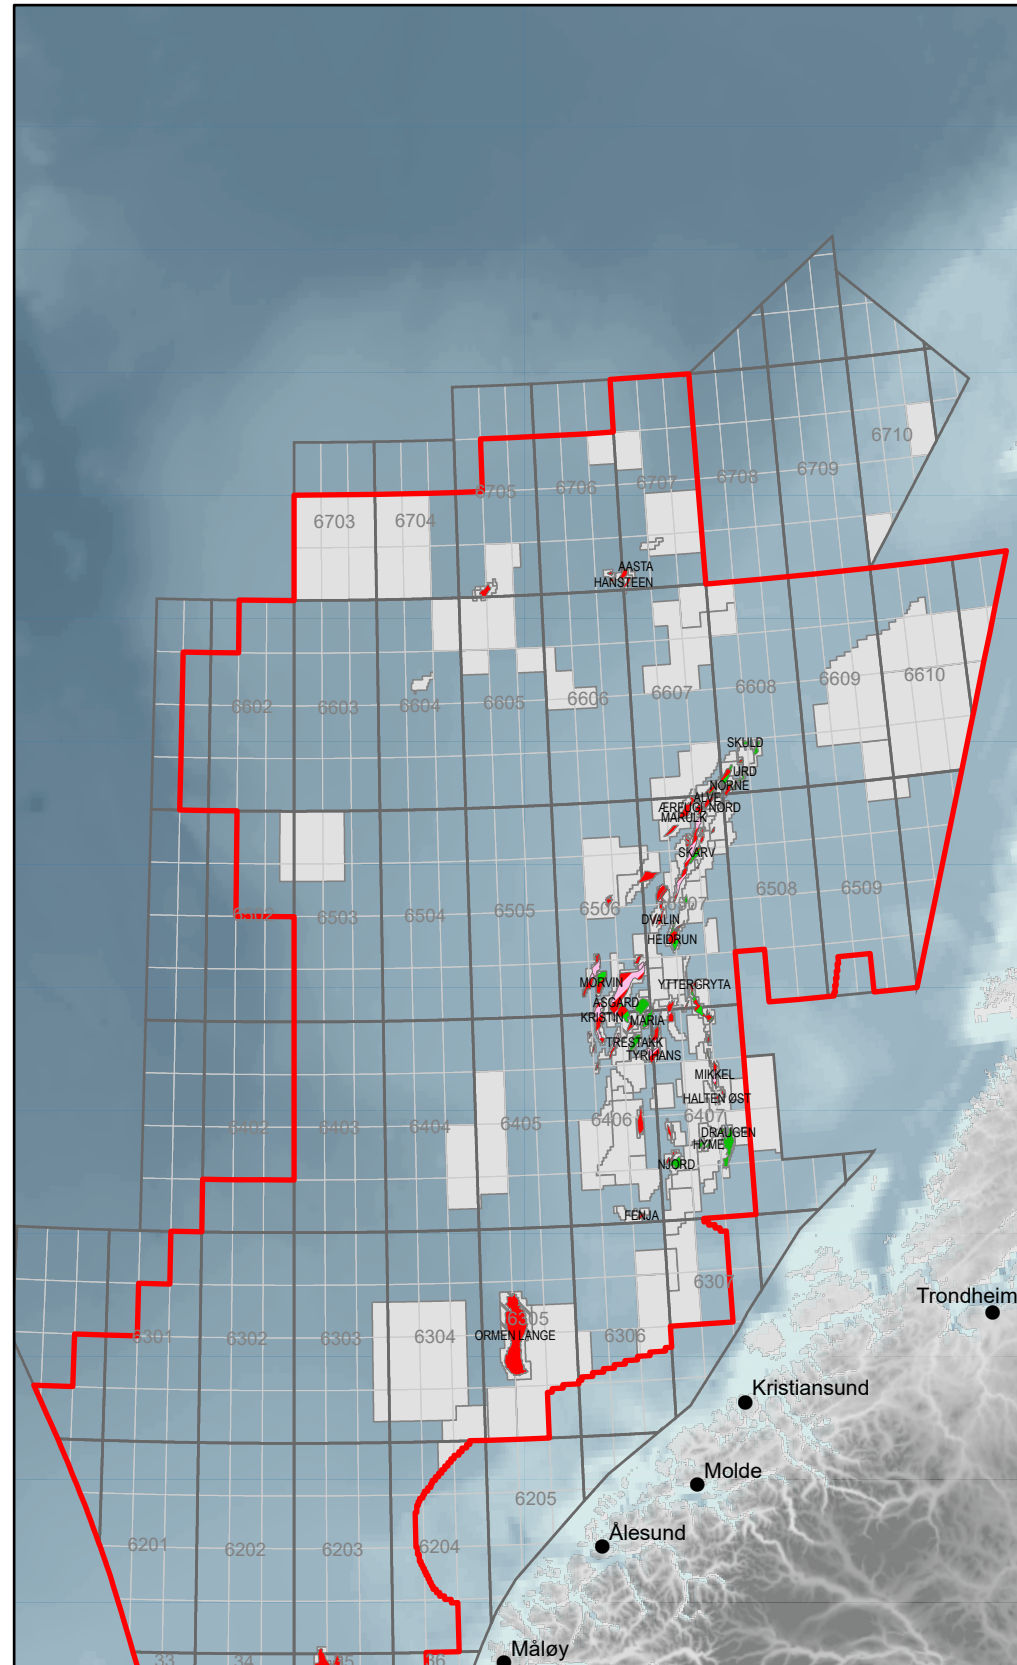

Awards in Predefined Areas

2023 - announcement

The North Sea

The Norwegian Sea

The Barents Sea

- APA area
- Licenced acreage (PL)
- Stratigraphic licenced acreage (PL)
- Licences for carbon storage (EL/EXL)
- Oil
- Gas
- Oil/gas
- Gas/condensate

The maps show licenced acreage within the APA boundaries as of May 10th, 2023. These areas can change during the application period. The NPD's interactive Factmaps (NPD homepage) contain daily updated information showing the current area available for application.